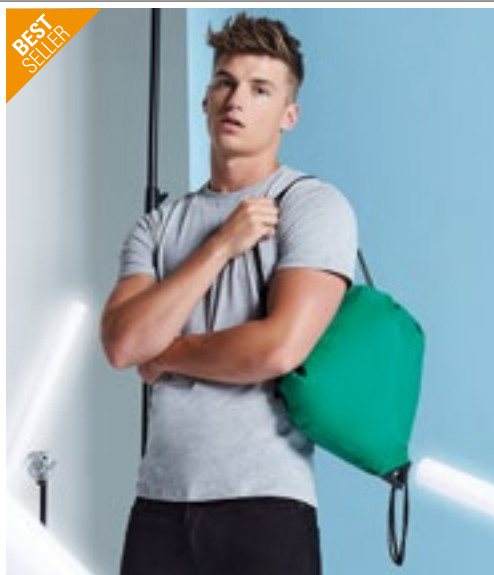

# 06 Rucksäcke

GYMSAC / TURNBEUTEL .....	175
FREIZEIT .....	184
ROLLTOP .....	194
LAPTOP .....	199

**BG10** | BG10 **Premium Gymsac**

BagBase

100% Polyester  
33 x 45 cm  
100 g/m<sup>2</sup>

BagBase

AIRFORCE BLUE	BLACK	BOTTLE GREEN	BRIGHT RED
BRIGHT ROYAL	BURGUNDY	CLASSIC PINK	CLASSIC RED
FLUORESCENT ORANGE	FLUORESCENT PINK	FLUORESCENT YELLOW	FRENCH NAVY
FUCHSIA	GOLD	GRAPHITE GREY	JUNGLE CAMO
KELLY GREEN	LIGHT GREY	LIME GREEN	MAGENTA
OCEAN BLUE	OLIVE GREEN	ORANGE	PURPLE
SAPPHIRE BLUE	SILVER	SKY BLUE	SURF BLUE
WHITE	YELLOW		