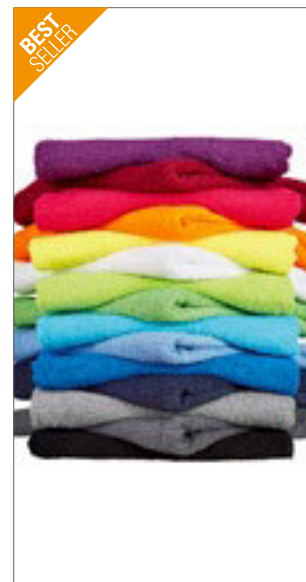

FT100D | 92UA-7477B-4 Cozy Bath Towel

100% Baumwolle
70 x 140 cm
450 g/m²

Fair Towel

BLACK	BLUE	BURGUNDY
COBALT BLUE	DARK GREEN	DARK GREY
GREEN	LIGHT GREY	NAVY
ORANGE	PINK	PURPLE
TURQUOISE	WHITE	YELLOW

Fairtrade-zertifizierte Baumwolle | Angenehm weicher Griff | Gute Feuchtigkeitsaufnahme | Fair Towel-Label unter Aufhänger mittig an kurzer Seite | Bordüre 8 cm | Diagonal gestreifter Saum

Farbe	Größen	1	ab 15	ab 150
Coloured	70 x 140 cm	23,70	21,73	20,06